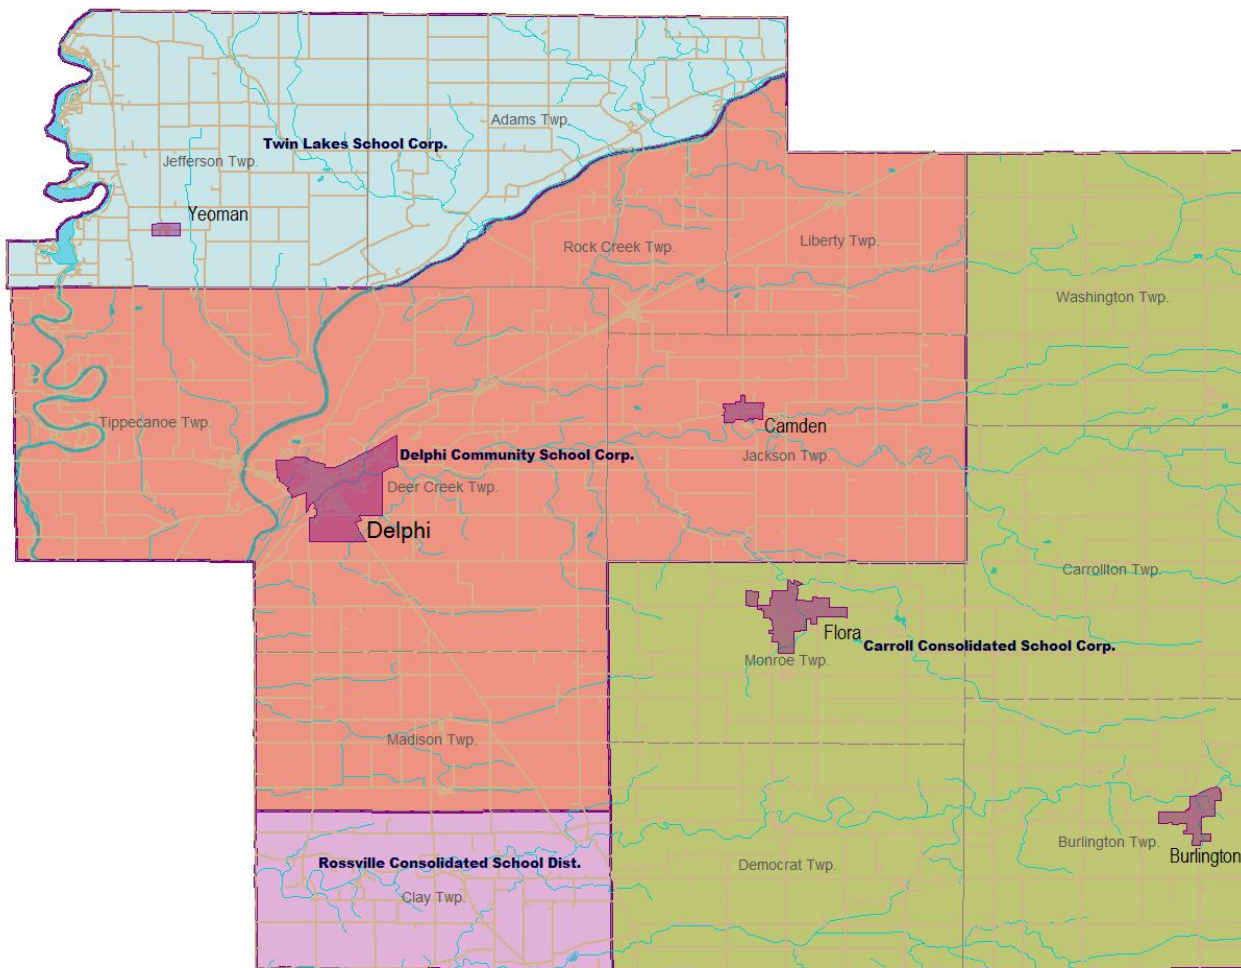

Students in Carroll County are served by two school systems in the county and two in neighboring counties. For the division of the county into school districts, see the Map below.

Head Start classes are located at Carroll Elementary School.

{tab= Carroll Consolidated }

The Carroll Consolidated School Corporation serves students from the townships of Burlington, Carrollton, Democrat, Monroe, and Washington, and is governed by a board of five representatives from the townships.

http://www.youtube.com/watch?v=OMYy82-B_mw&feature=share

{tab= Delphi Community }

The Delphi Community School Corporation serves the west central part of Carroll County, including Delphi and the townships of Deer Creek, Jackson, Liberty, Madison, Rock Creek, and Tippecanoe. It is governed by a board of seven representatives.

765-379-2551

{tab= Twin Lakes }

Twin Lakes School Corporation in White County also serves Adams and Jefferson Townships in northern Carroll County. K-5 Adams Township students attend Eastlawn and Jefferson Township students attend Meadowlawn or Oaklawn Elementary.